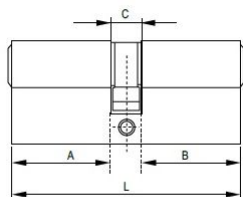

PRODUCT SHEET

Description:

Profile Cylinder, Alu Look, 62mm,(26+10+26mm) MKS #M3, Yale Key Way, W/3 Metal Keys:SISO ,W/Screw,, Masterkey Shall Be Ordered Separately

Item number:

14.60.043-0

Units	Box	Carton	HS Code	Barcode
Pcs.	10	100	8301600090	 5704866051132